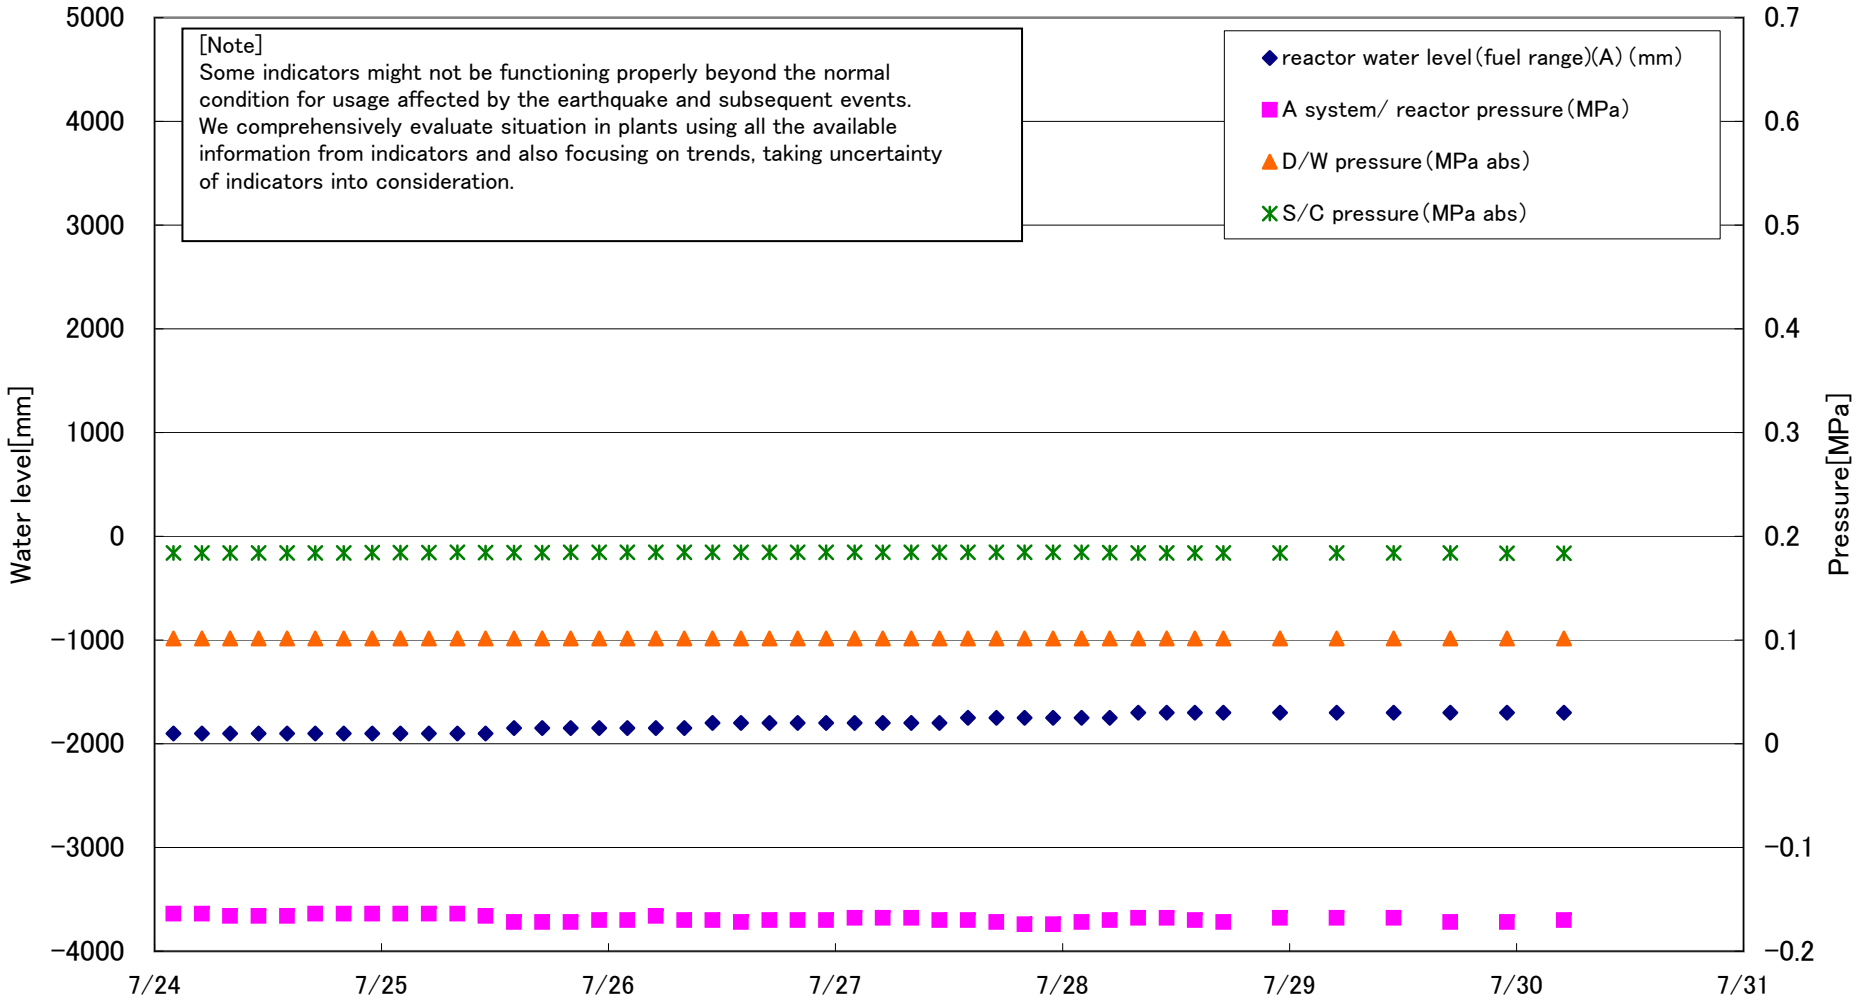

Fukushima Daiichi Nuclear Power Station Unit3 Parameters of Water level and Pressure

Fukushima Daiichi Nuclear Power Station Unit3 Parameters of Water level and Pressure

[Note]
 Some indicators might not be functioning properly beyond the normal condition for usage affected by the earthquake and subsequent events.
 We comprehensively evaluate situation in plants using all the available information from indicators and also focusing on trends, taking uncertainty of indicators into consideration.