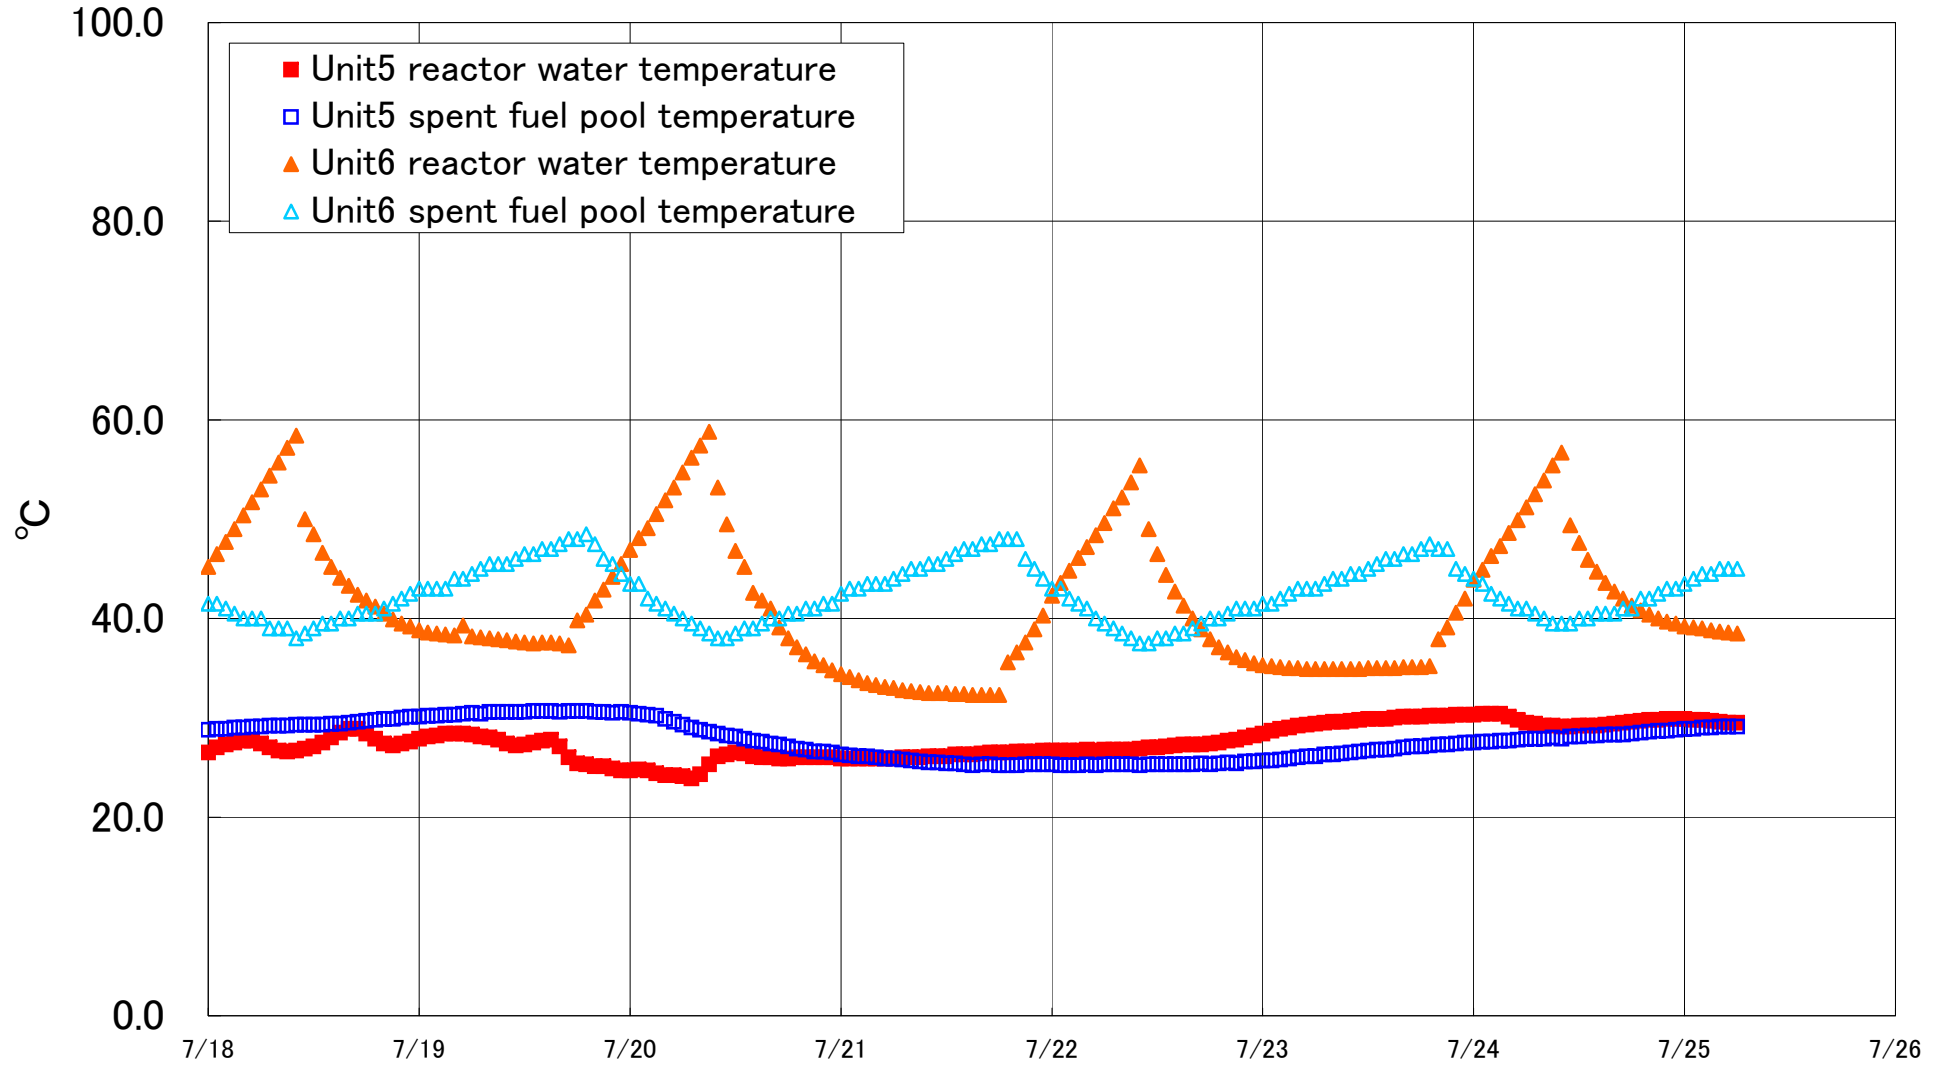

Fukushima Daiichi Nuclear Power Station Units 5·6 Reactor water /spent fuel pool temperature

Fukushima Daiichi Nuclear Power Station Unit5·6 Reactor water/spent fuel pool temperature

Date	Unit5 reactor water temperature	Unit5 spent fuel pool temperature	Unit6 reactor water temperature	Unit6 spent fuel pool temperature
7/22 14:00	27.2	25.3	42.7	38.5
7/22 15:00	27.3	25.3	41.3	38.5
7/22 16:00	27.3	25.3	40.0	39.0
7/22 17:00	27.3	25.4	38.9	39.5
7/22 18:00	27.4	25.3	37.9	40.0
7/22 19:00	27.5	25.4	37.1	40.0
7/22 20:00	27.7	25.5	36.6	40.5
7/22 21:00	27.8	25.4	36.1	41.0
7/22 22:00	28.0	25.6	35.8	41.0
7/22 23:00	28.2	25.6	35.5	41.0
7/23 0:00	28.4	25.7	35.3	41.5
7/23 1:00	28.7	25.7	35.2	41.5
7/23 2:00	28.9	25.8	35.1	42.0
7/23 3:00	29.0	25.9	35.0	42.5
7/23 4:00	29.2	26.0	35.0	43.0
7/23 5:00	29.3	26.1	34.9	43.0
7/23 6:00	29.4	26.1	34.9	43.0
7/23 7:00	29.5	26.3	34.9	43.5
7/23 8:00	29.6	26.3	34.9	44.0
7/23 9:00	29.6	26.4	34.9	44.0
7/23 10:00	29.7	26.5	34.9	44.5
7/23 11:00	29.8	26.6	34.9	44.5
7/23 12:00	29.9	26.7	35.0	45.0
7/23 13:00	29.9	26.8	35.0	45.5
7/23 14:00	29.9	26.8	35.0	46.0
7/23 15:00	30.0	26.9	35.0	46.0
7/23 16:00	30.1	27.0	35.1	46.5
7/23 17:00	30.1	27.1	35.1	46.5
7/23 18:00	30.1	27.1	35.1	47.0
7/23 19:00	30.2	27.2	35.2	47.5
7/23 20:00	30.2	27.3	37.9	47.0
7/23 21:00	30.2	27.3	39.1	47.0
7/23 22:00	30.3	27.4	40.6	45.0
7/23 23:00	30.3	27.5	42.0	44.5
7/24 0:00	30.3	27.5	43.9	44.0
7/24 1:00	30.4	27.6	44.9	43.5
7/24 2:00	30.4	27.6	46.3	42.5
7/24 3:00	30.4	27.7	47.3	42.0
7/24 4:00	30.1	27.7	48.6	41.5
7/24 5:00	29.8	27.8	49.9	41.0
7/24 6:00	29.5	27.9	51.2	41.0
7/24 7:00	29.4	27.9	52.5	40.5
7/24 8:00	29.2	27.9	53.9	40.0
7/24 9:00	29.2	28.0	55.4	39.5
7/24 10:00	29.1	27.9	56.7	39.5
7/24 11:00	29.1	28.1	49.4	39.5
7/24 12:00	29.2	28.1	47.6	40.0
7/24 13:00	29.2	28.2	45.9	40.0
7/24 14:00	29.2	28.2	44.7	40.5
7/24 15:00	29.3	28.3	43.6	40.5
7/24 16:00	29.4	28.3	42.7	40.5
7/24 17:00	29.5	28.3	42.0	41.0
7/24 18:00	29.6	28.4	41.3	41.0
7/24 19:00	29.7	28.5	40.8	42.0
7/24 20:00	29.8	28.6	40.4	42.0
7/24 21:00	29.8	28.7	40.0	42.5
7/24 22:00	29.9	28.7	39.7	43.0
7/24 23:00	29.9	28.8	39.5	43.0
7/25 0:00	29.9	28.9	39.2	43.5
7/25 1:00	29.8	28.9	39.1	44.0
7/25 2:00	29.8	29.0	39.0	44.5
7/25 3:00	29.7	29.0	38.8	44.5
7/25 4:00	29.6	29.1	38.7	45.0
7/25 5:00	29.5	29.1	38.6	45.0
7/25 6:00	29.5	29.1	38.5	45.0